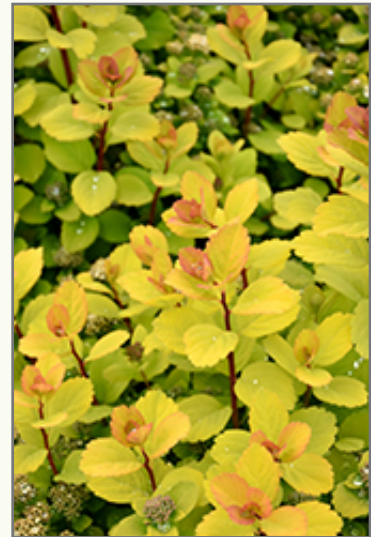

Gertens Plant Info.

Glow Girl® Birchleaf Spirea is recommended for the following landscape applications;

- Mass Planting
- Rock/Alpine Gardens
- General Garden Use

Planting & Growing

Glow Girl® Birchleaf Spirea will grow to be about 3 feet tall at maturity, with a spread of 3 feet. It tends to fill out right to the ground and therefore doesn't necessarily require facer plants in front. It grows at a medium rate, and under ideal conditions can be expected to live for approximately 20 years.

This shrub should only be grown in full sunlight. It prefers to grow in average to moist conditions, and shouldn't be allowed to dry out. It is not particular as to soil type or pH. It is highly tolerant of urban pollution and will even thrive in inner city environments. This is a selected variety of a species not originally from North America.

Buy Now on Gertens.com:

Glow Girl® Birchleaf Spirea foliage
Photo courtesy of NetPS Plant Finder