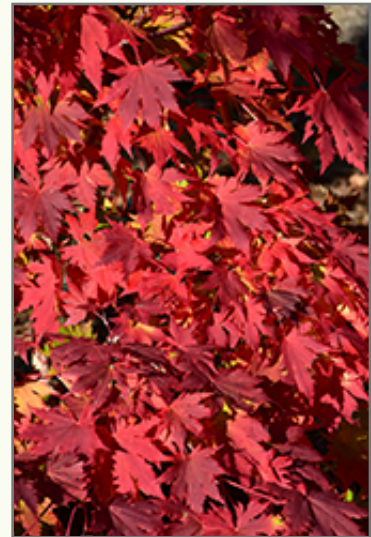

Northern Glow® Maple

Acer 'Hasselkus'

Height: 20 feet

Spread: 24 feet

Sunlight: ○ ●

Hardiness Zone: 4a

Other Names: *Acer pseudosieboldianum* x *palmatum*

Description:

A lovely upright spreading ornamental tree with great form, producing deeply lobed summer foliage that matures to brilliant red in fall; a great accent tree for smaller home landscapes; very tough and cold hardy, resembles its Japanese maple parent

Ornamental Features

Northern Glow® Maple is primarily valued in the landscape for its ornamental upright and spreading habit of growth. It has attractive dark green foliage with pointy light green spines which emerges coppery-bronze in spring. The lobed palmate leaves are highly ornamental and turn outstanding shades of orange, scarlet and crimson in the fall.

Landscape Attributes

Northern Glow® Maple is a deciduous tree with an upright spreading habit of growth. Its average texture blends into the landscape, but can be balanced by one or two finer or coarser trees or shrubs for an effective composition.

This is a relatively low maintenance tree, and should only be pruned in summer after the leaves have fully developed, as it may 'bleed' sap if pruned in late winter or early spring. It has no significant negative characteristics.

Northern Glow® Maple is recommended for the following landscape applications;

Northern Glow® Maple in fall
Photo courtesy of NetPS Plant Finder