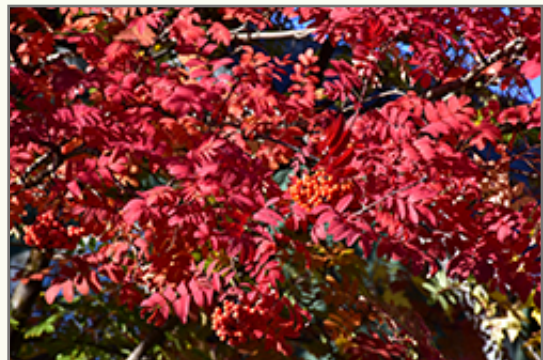

Showy Mountain Ash in fall
Photo courtesy of NetPS Plant Finder