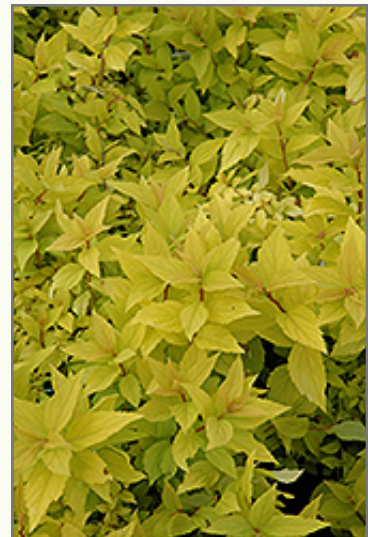

Goldmound Spirea foliage
Photo courtesy of NetPS Plant Finder