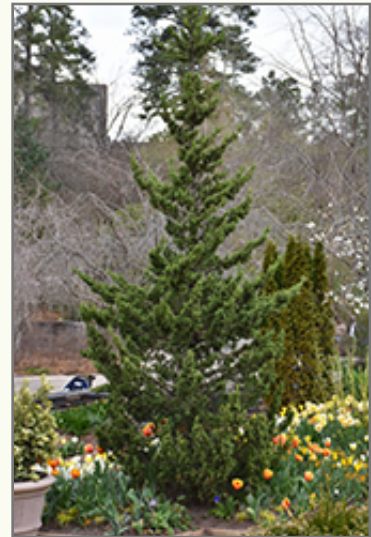

Trautman Juniper

Juniperus chinensis 'Trautman'

Height: 15 feet

Spread: 3 feet

Sunlight: ○

Hardiness Zone: 4b

Description:

A narrow columnar evergreen shrub, makes a great accent or articulation plant in home landscapes; interesting blue-green needle-like foliage and extraordinary, large silver-blue berries; a very versatile landscape plant, needs full sun

Ornamental Features

Trautman Juniper is a dwarf conifer which is primarily valued in the landscape for its rigidly columnar form. It has grayish green-variegated bluish-green foliage. The scale-like sprays of foliage remain bluish-green throughout the winter. It produces silvery blue berries from mid summer to late winter.

Landscape Attributes

Trautman Juniper is a multi-stemmed evergreen shrub with a narrowly upright and columnar growth habit. It lends an extremely fine and delicate texture to the landscape composition which can make it a great accent feature on this basis alone.

This is a high maintenance shrub that will require regular care and upkeep, and is best pruned in late winter once the threat of extreme cold has passed. Deer don't particularly care for this plant and will usually leave it alone in favor of tastier treats. It has no significant negative characteristics.

Trautman Juniper is recommended for the following landscape applications;

Trautman Juniper
Photo courtesy of NetPS Plant Finder