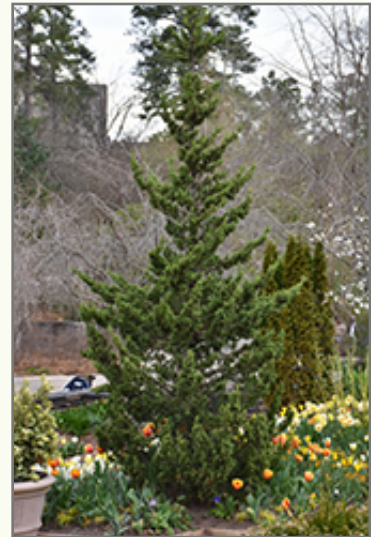

Gertens Plant Info.

Trautman Juniper

Juniperus chinensis 'Trautman'

Height: 15 feet

Spread: 3 feet

Sunlight: ○

Hardiness Zone: 4b

Description:

A narrow columnar evergreen shrub, makes a great accent or articulation plant in home landscapes; interesting blue-green needle-like foliage and extraordinary, large silver-blue berries; a very versatile landscape plant, needs full sun

Ornamental Features

Trautman Juniper is a dwarf conifer which is primarily valued in the landscape for its rigidly columnar form. It has grayish green-variegated bluish-green foliage. The scale-like sprays of foliage remain bluish-green throughout the winter. It produces silvery blue berries from mid summer to late winter.

Landscape Attributes

Trautman Juniper is a multi-stemmed evergreen shrub with a narrowly upright and columnar growth habit. It lends an extremely fine and delicate texture to the landscape composition which can make it a great accent feature on this basis alone.

This is a high maintenance shrub that will require regular care and upkeep, and is best pruned in late winter once the threat of extreme cold has passed. Deer don't particularly care for this plant and will usually leave it alone in favor of tastier treats. It has no significant negative characteristics.

Trautman Juniper is recommended for the following landscape applications;

Trautman Juniper
Photo courtesy of NetPS Plant Finder