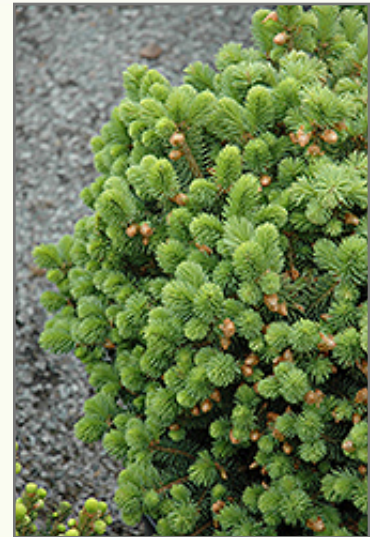

Roundabout Blue Spruce

Picea pungens 'Roundabout'

Height: 4 feet

Spread: 4 feet

Sunlight: ○

Hardiness Zone: 2a

Other Names: Blue Colorado Spruce; Colorado Blue Spruce

Description:

A highlighted blue-green rounded habit that is densely branched and profusely budded; needles regularly puff out with a second flush in mid summer and there is contrast between new and old foliage; continuously lush in appearance and low maintenance

Ornamental Features

Roundabout Blue Spruce has attractive bluish-green foliage which emerges light green in spring. The needles are highly ornamental and remain bluish-green throughout the winter. Neither the flowers nor the fruit are ornamentally significant.

Landscape Attributes

Roundabout Blue Spruce is a dense multi-stemmed evergreen shrub with a more or less rounded form. Its relatively fine texture sets it apart from other landscape plants with less refined foliage.

This is a high maintenance shrub that will require regular care and upkeep. When pruning is necessary, it is recommended to only trim back the new growth of the current season, other than to remove any dieback. Deer don't particularly care for this plant and will usually leave it alone in favor of tastier treats. It has no significant negative characteristics.

Roundabout Blue Spruce is recommended for the following landscape applications;

- Mass Planting
- General Garden Use

Roundabout Blue Spruce foliage
Photo courtesy of NetPS Plant Finder