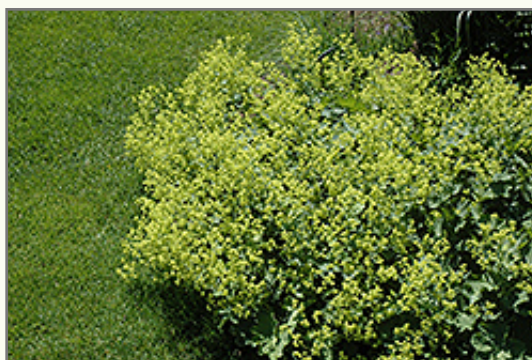

Lady's Mantle features subtle cymes of chartreuse flowers at the ends of the stems from early to mid summer. The flowers are excellent for cutting. Its crinkled round leaves remain lime green in color throughout the season. The fruit is not ornamentally significant.

Landscape Attributes

Lady's Mantle is a dense herbaceous perennial with a mounded form. Its medium texture blends into the garden, but can always be balanced by a couple of finer or coarser plants for an effective composition.

Lady's Mantle is recommended for the following landscape applications;

- Mass Planting
- Rock/Alpine Gardens
- Border Edging
- General Garden Use
- Groundcover

Lady's Mantle flowers
Photo courtesy of NetPS Plant Finder