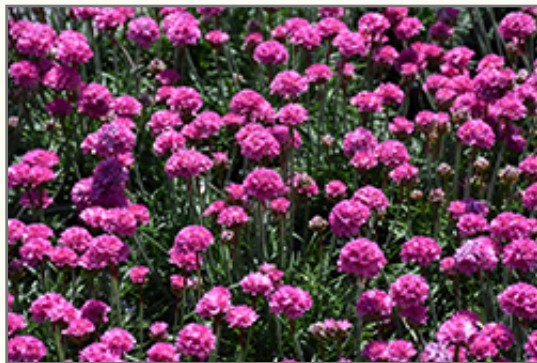

Gertens Plant Info.

- Rock/Alpine Gardens
- Border Edging
- General Garden Use
- Groundcover
- Container Planting

Planting & Growing

Dusseldorf Pride Armeria will grow to be about 8 inches tall at maturity, with a spread of 15 inches. Its foliage tends to remain low and dense right to the ground. It grows at a slow rate, and under ideal conditions can be expected to live for approximately 10 years. As an evergreen perennial, this plant will typically keep its form and foliage year-round.