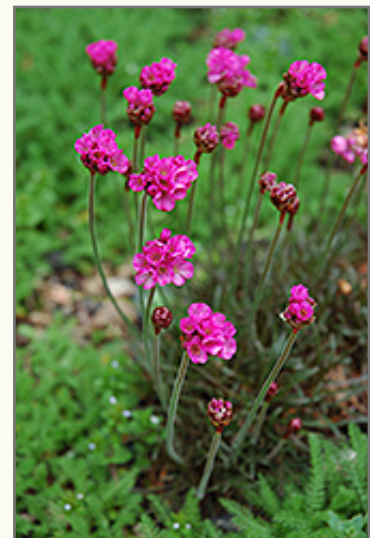

Dusseldorf Pride Armeria flowers
Photo courtesy of NetPS Plant Finder