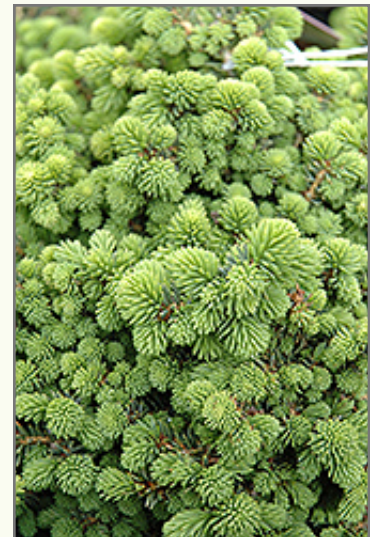

Little Gem Norway Spruce foliage
Photo courtesy of NetPS Plant Finder