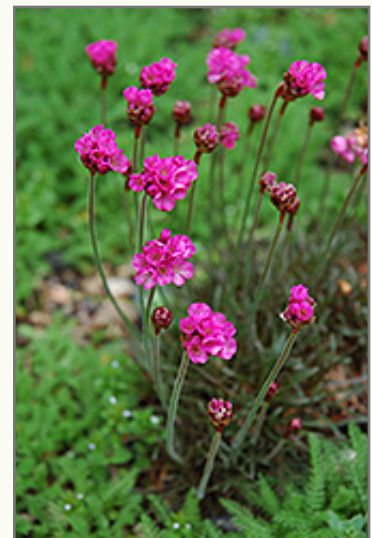

Dusseldorf Pride Armeria flowers
Photo courtesy of NetPS Plant Finder